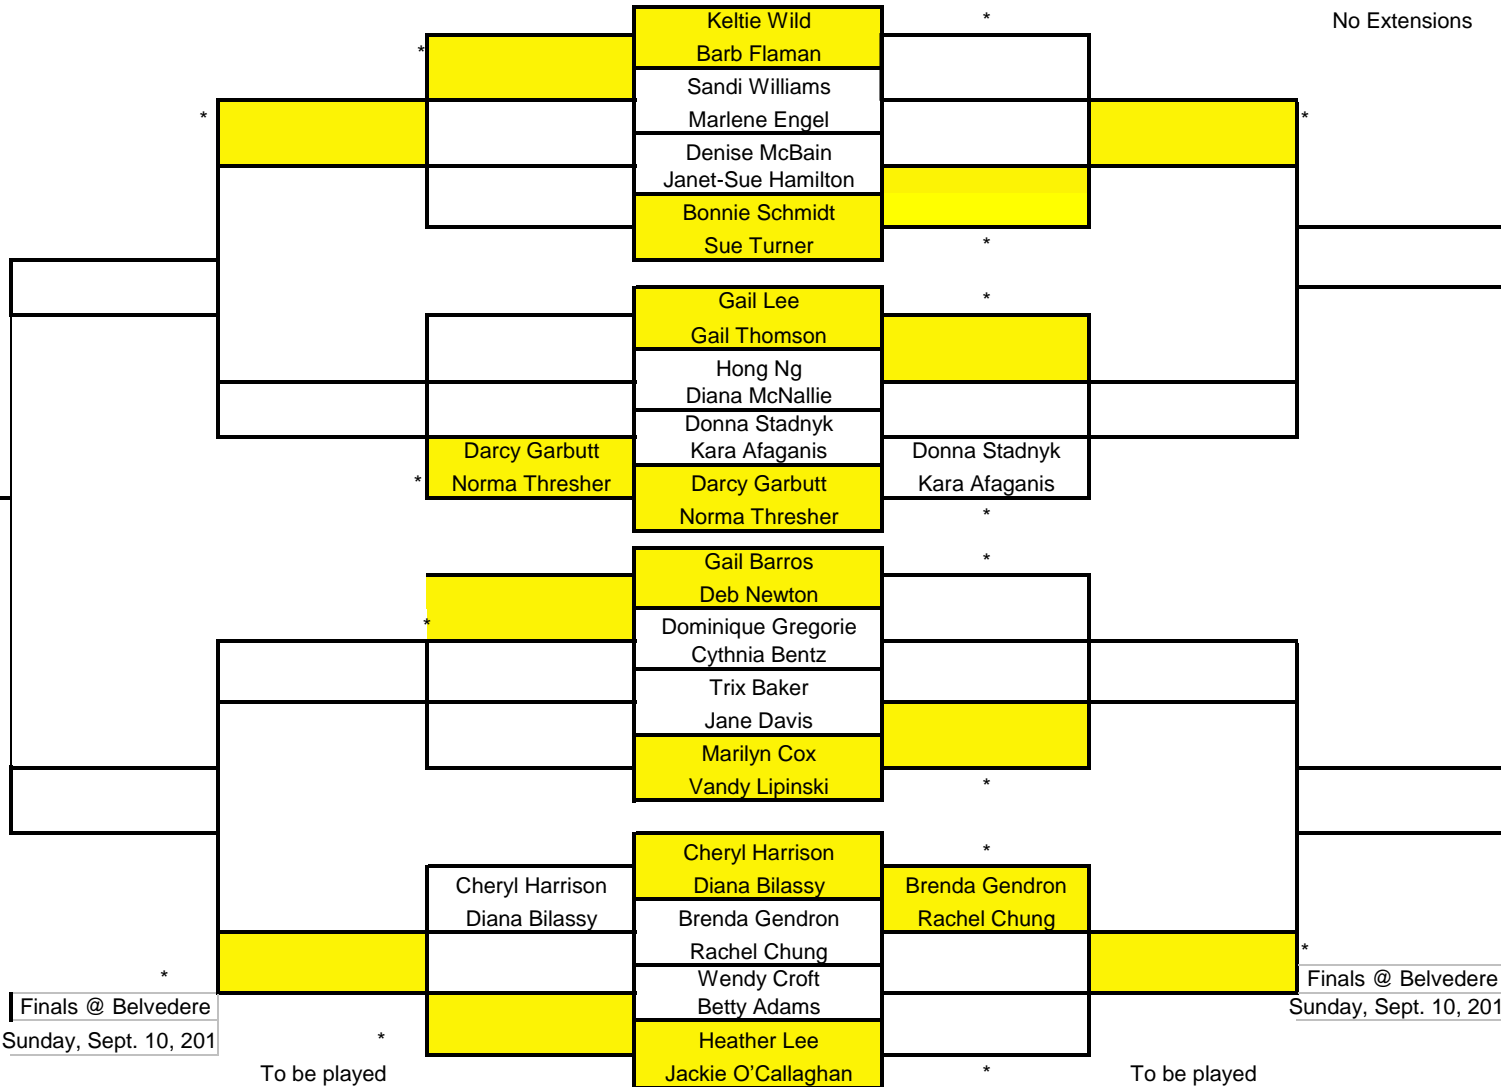

**First Flight
DRAW**

2017

ur match to _____ KRP Rep

Consolation

No Extensions

Keltie Wild
Barb Flaman
Sandi Williams
Marlene Engel
Denise McBain
Janet-Sue Hamilton
Bonnie Schmidt
Sue Turner

Gail Lee
Gail Thomson
Hong Ng
Diana McNallie
Donna Stadnyk
Kara Afaganis
Darcy Garbutt
Norma Thresher
Darcy Garbutt
Norma Thresher

*
Finals @ Belvedere
Sunday, Sept. 10, 201

*
Finals @ Belvedere
Sunday, Sept. 10, 2017

To be played
by August 25th

To be played
by July 25th

To be played
by June 25th

To be played
by July 25th

To be played
by August 25th